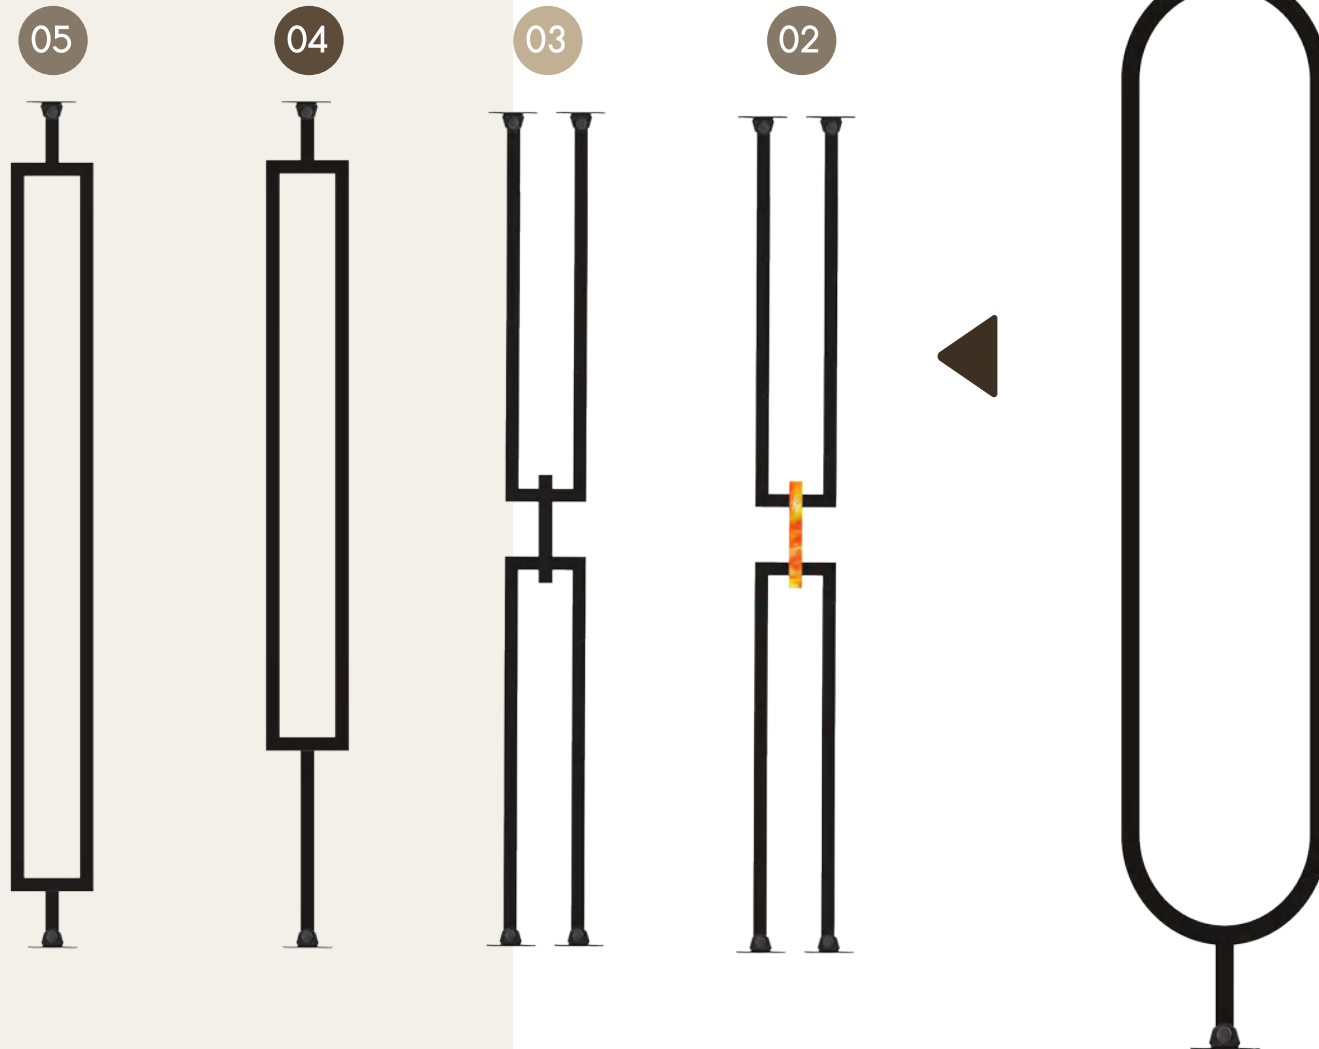

Iron

MAIN COLOR

GOLD

BLACK

TEXTURE COLOR

BLACK BRUSHED GOLD

BLACK BRUSHED COPPER

Iron Style
MODERN

Modern
**BEST
SELLER**

- 01 KN-75DLRD
- 02 KN-KL1
- 03 KN-KK1
- 04 KN-KM3
- 05 KN-KM1

Collection MODERN

- 01 KN-K19
- 02 KN-K8
- 03 KN-K14
- 04 KN-K15
- 05 KN-K16
- 06 KN-K18
- 07 KN-K20
- 08 KN-K21
- 09 KN-K22
- 10 KN-K23